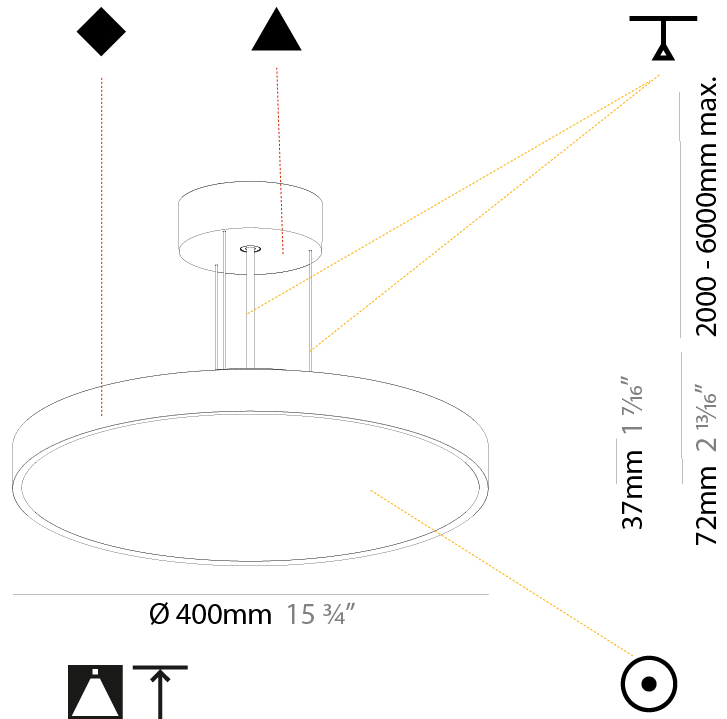

GENERAL

Series: Sign Diva
Subseries: Sign Diva
Partner: Prolicht
Division: Architectural
Installation: Suspension
Product Type: Pendant
Mounting Location: Ceiling
Light Distribution: Direct

PHYSICAL

Shape: Round
Diameter (mm): 400
Diameter (in): 15 3/4
Height (mm): 72
Height (in): 2 13/16
Max. Overall Height (mm): 2072
Max. Overall Height (in): 81 3/16
Weight (kg): 2.972
Weight (lbs): 6.55
Diffuser: PMMA - Opal / Micro-Prism / Sparkling Secret / Vintage Industrial with Shine Ring
Fixture Finish: SSR / BKV / CWI / CRY / HAB / UFT / ITA / RUA / FTG / MYG / LOD / PUS / FRO / FUP / KIA / POP / BLS / SPG / MEY / GOH / CHC / COM / ABZ / JAG / OBR / MOS / ROR
Fixture Material: PMMA / Extruded Aluminum / Steel
Cable Details: 2000mm or 6000mm Transparent Cable

ELECTRICAL

Lamp Type: LED (Zhaga Standard)
Input Wattage (W): 19.8
Total Output Wattage (W): 16
Dimming: Tri-Mode (Non-Dimming and Phase Dimming (120Vac only) and 0-10V Dimming)
Driver Included: Yes
Driver Location: Integrated
Driver Type: Constant Current - Universal
Driver Class: Class 2
Input Voltage (V): 120 - 277
Constant Current (MA): 500

LED

Color Temperature (°K): 2700 / 3000 / 3500 / 4000
Max. Delivered Lumen (lm): 1160 / 1733 / 1741 / 1776
CRI: >90 CRI
Lamp Life (hrs): 50000

OPTICAL

RATINGS AND CERTIFICATIONS

Certified By: Certified for North American Standards
IP rating: IP20